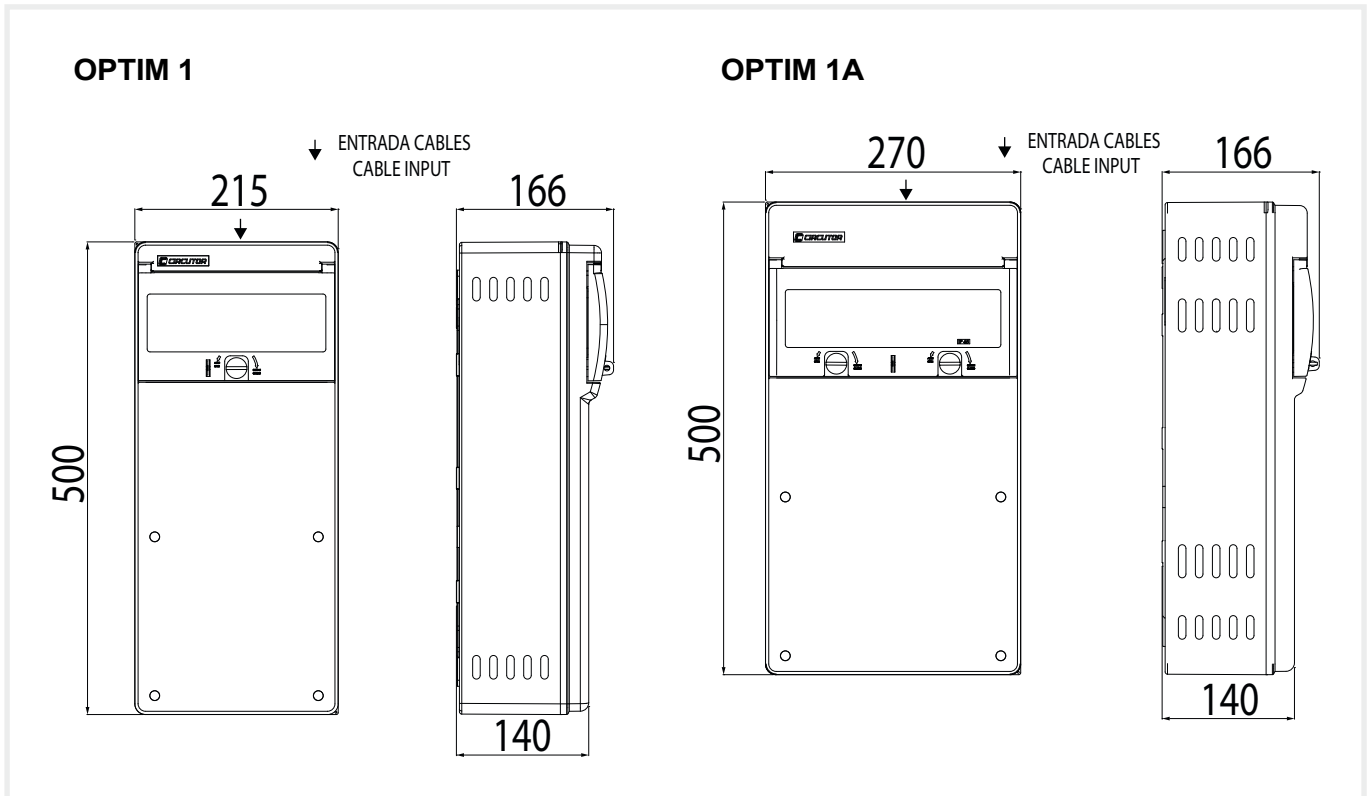

Enclosure material	Thermoplastic
Protection Degree	IP 21
Colour	RAL 7035 Grey

Assembly conditions

Type of assembly	Wall-mounted
Position	Vertical
Ventilation	Natural or forced, in accordance with options

Standards

IEC 60831-1, UNE 60831-1, IEC 61921, IEC 60439, IEC 61439

OPTIM 1

Regulated capacitors

**Dimensions****References**

kvar		Switch	Cable cross-section (mm ²)	Weight (kg)	Dimensions (mm) width x height x depth	Type	Code
440 V	400 V						
2.5	2	Included	6	4	215 x 500 x 140	OPTIM 1-2.5-440	R3Q631EN
5	4	Included	6	4.5	215 x 500 x 140	OPTIM 1-5-440	R3Q641EN
6.25	5	Included	6	5	215 x 500 x 140	OPTIM 1-6.25-440	R3Q651EN
10	8	Included	6	5	215 x 500 x 140	OPTIM 1-10-440	R3Q671EN
12.5	10	Included	6	5	215 x 500 x 140	OPTIM 1-12.5-440	R3Q681EN
15	12.5	Included	6	5	215 x 500 x 140	OPTIM 1-15-440	R3Q691EN
18.2	15	Included	6	6	270 x 500 x 140	OPTIM 1A-18.2-440	R3Q6E1EN
25	20	Included	10	7	270 x 500 x 140	OPTIM 1A-25-440	R3Q6F1EN
30	25	Included	10	7	270 x 500 x 140	OPTIM 1A-30-440	R3Q6D1EN